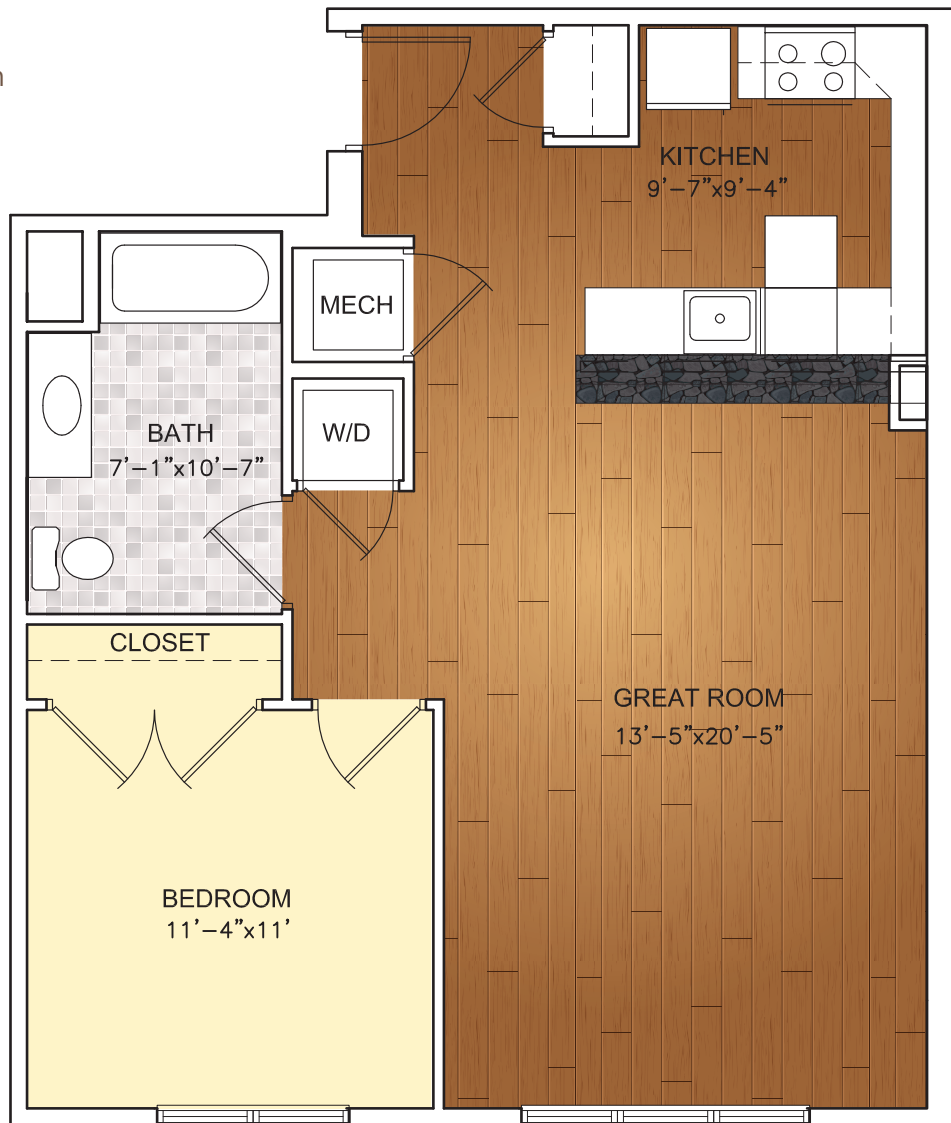

PATUXENT

- 1 Bedroom
- 1 Bath
- Great Room
- 814 sq. ft.

3050 BURGESS MILL WAY, ELICOTT CITY, MD 21043
BURGESSMILLSTATION.COM | 410-988-5904

Burgess Mill
STATION
Where old-world charm meets
today's modern lifestyle.